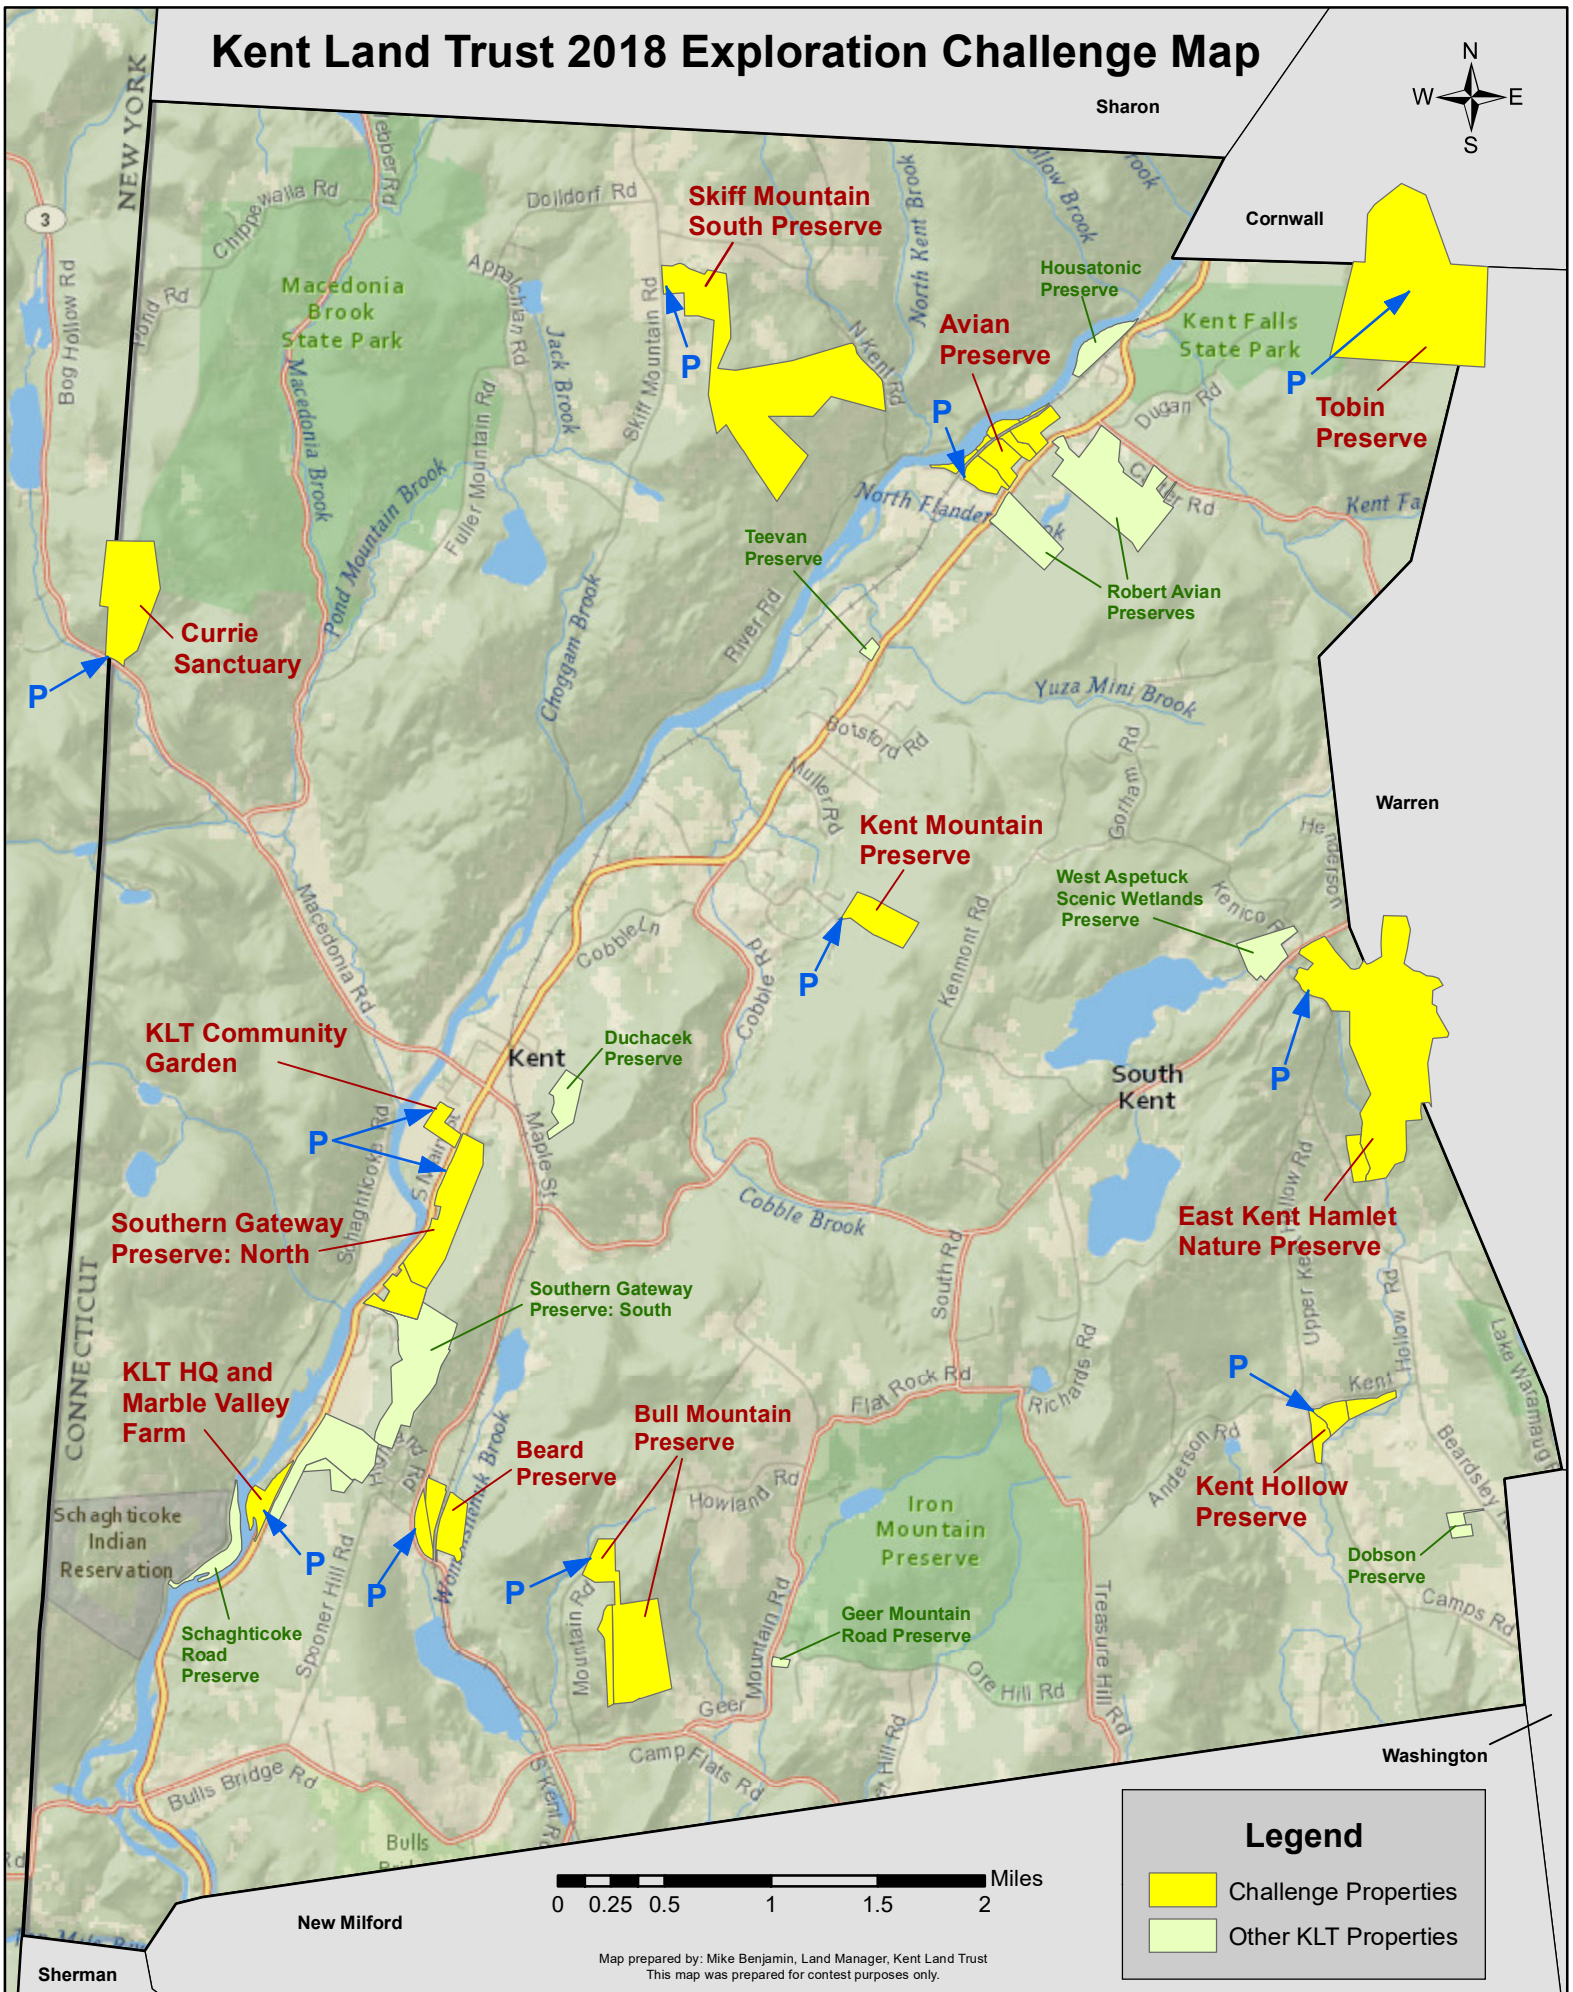

# Kent Land Trust 2018 Exploration Challenge Map

**Legend**

- Challenge Properties
- Other KLT Properties

Map prepared by: Mike Benjamin, Land Manager, Kent Land Trust  
 This map was prepared for contest purposes only.